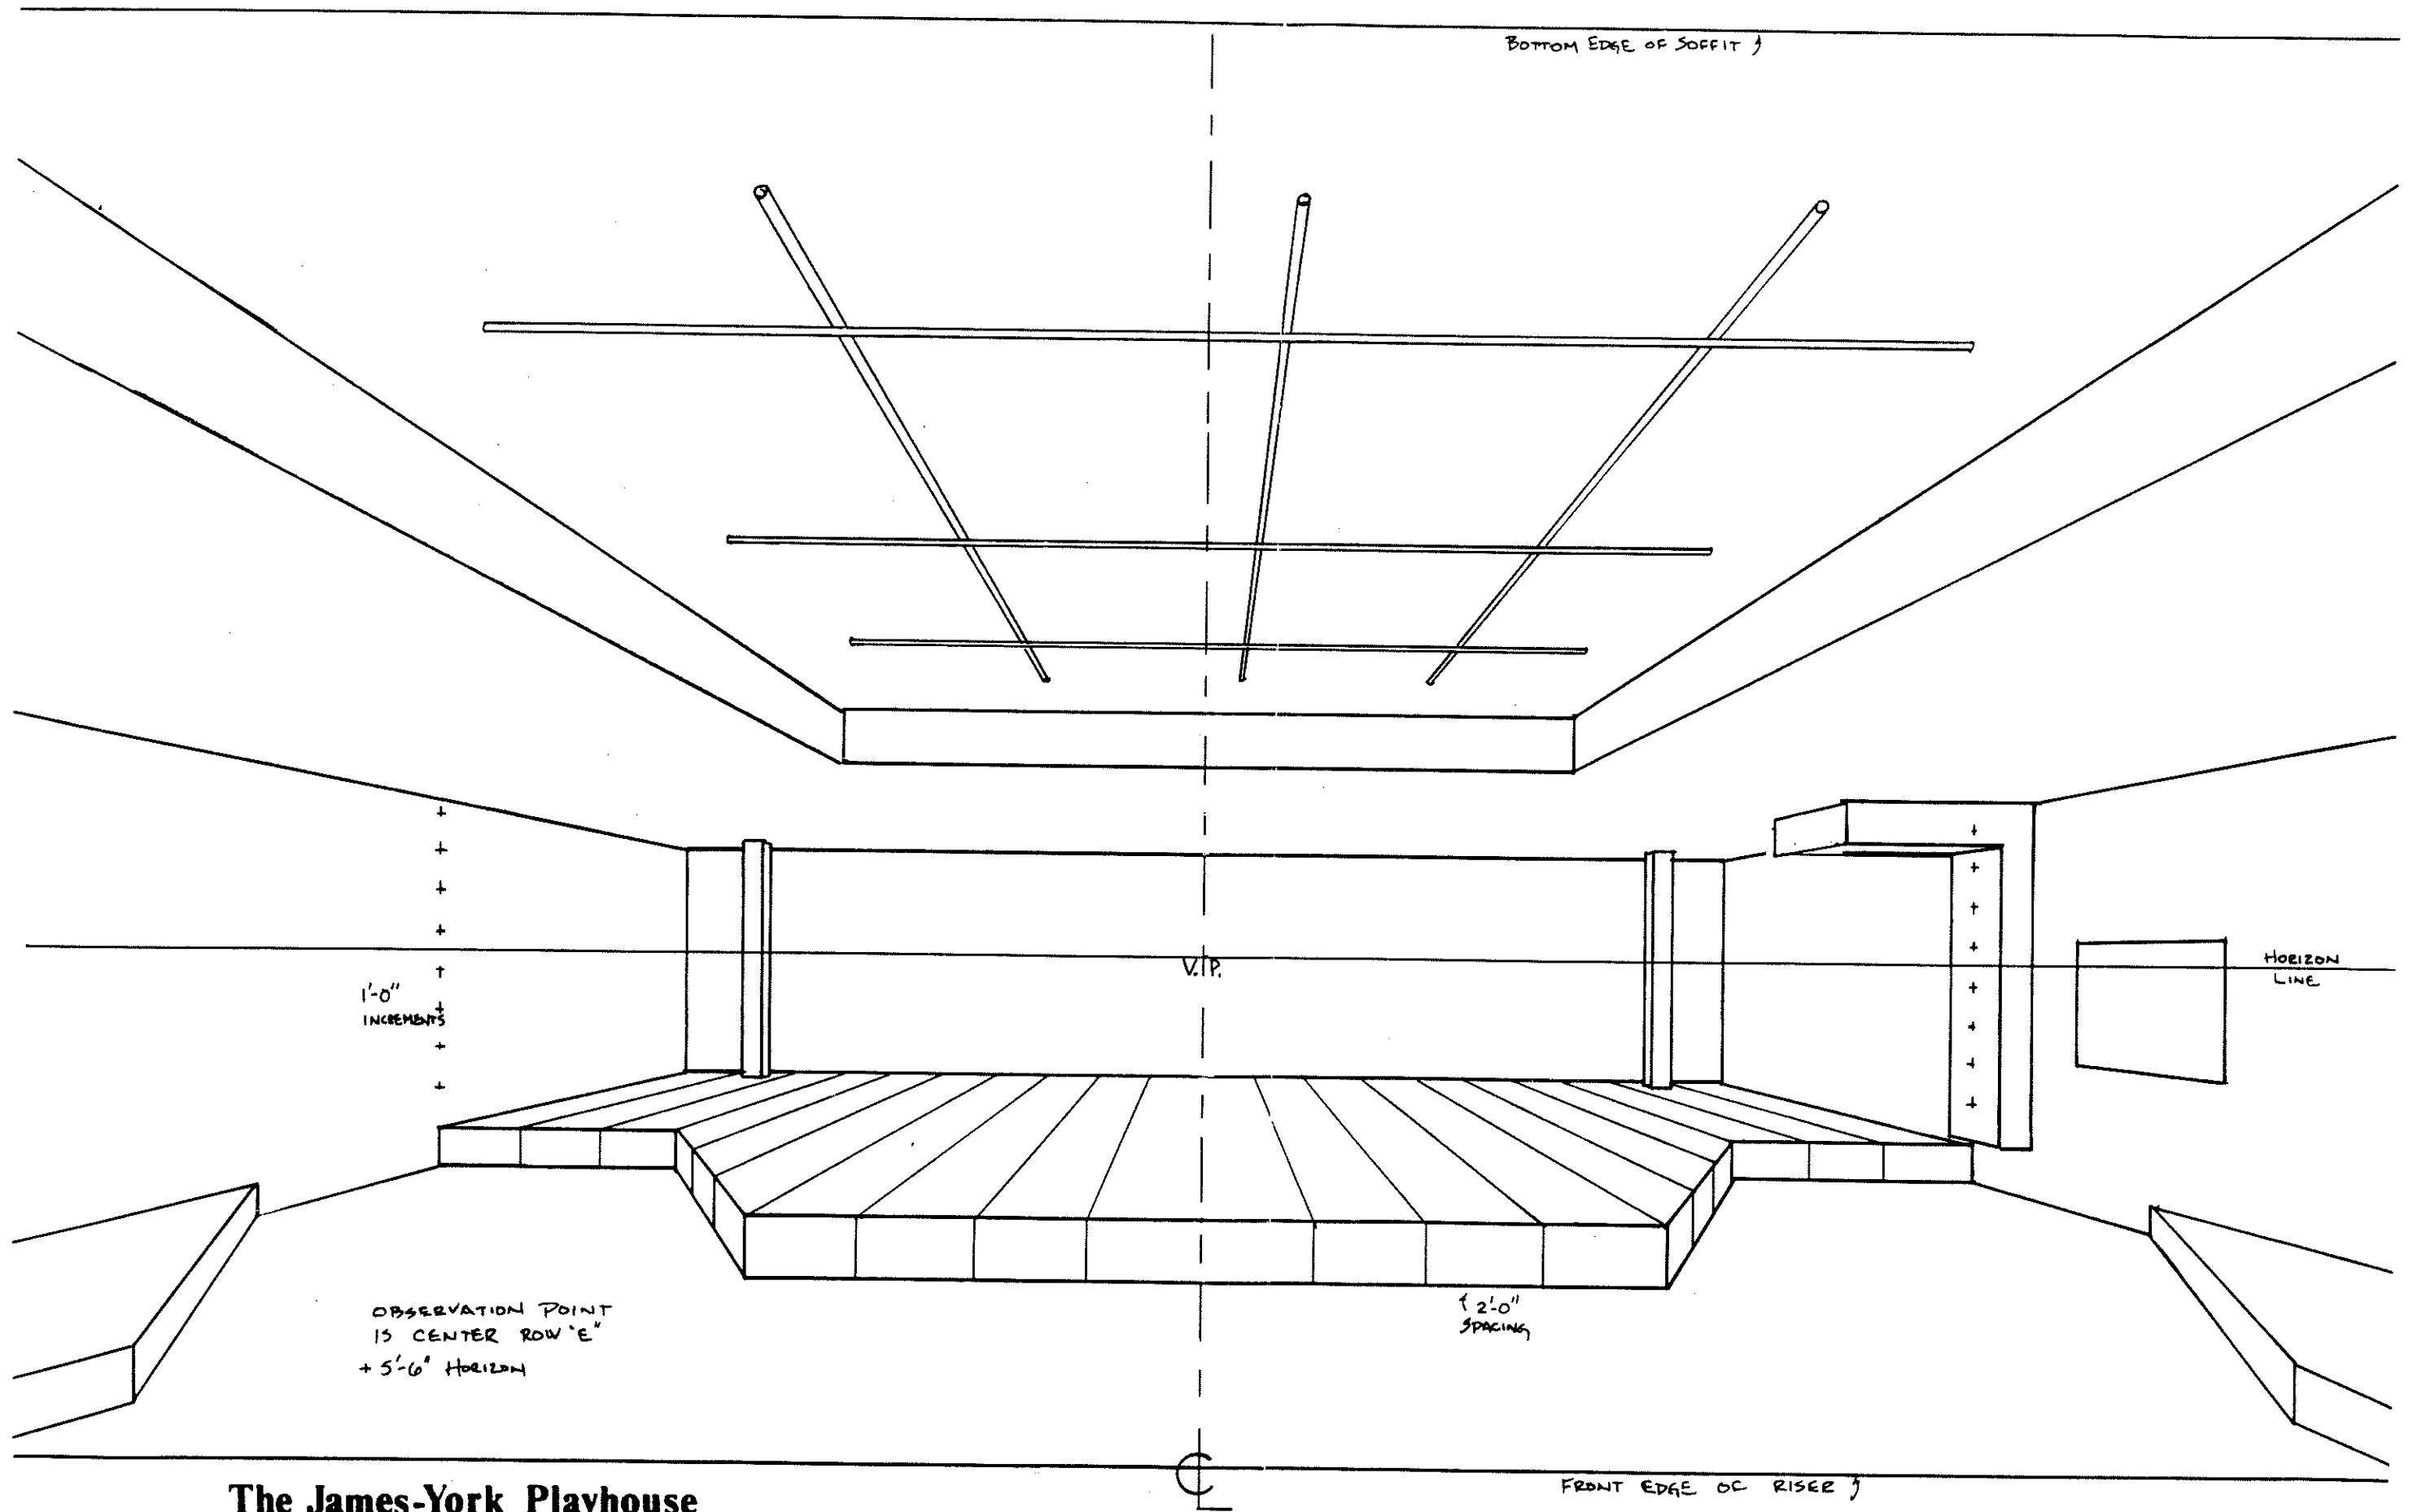

James-York Playhouse

The Williamsburg Players, Inc.

Scale 1/4" = 1'-0"

DRAWING G. RIGTER 9/7

BOTTOM EDGE OF SOFFIT }

V.P.

HORIZON LINE

1'-0"
INCREMENTS

OBSERVATION POINT
IS CENTER ROW 'E'
+ 5'-6" HORIZON

2'-0"
SPACING

FRONT EDGE OF RISER }

The James-York Playhouse

The Williamsburg Players, Inc.

gbr